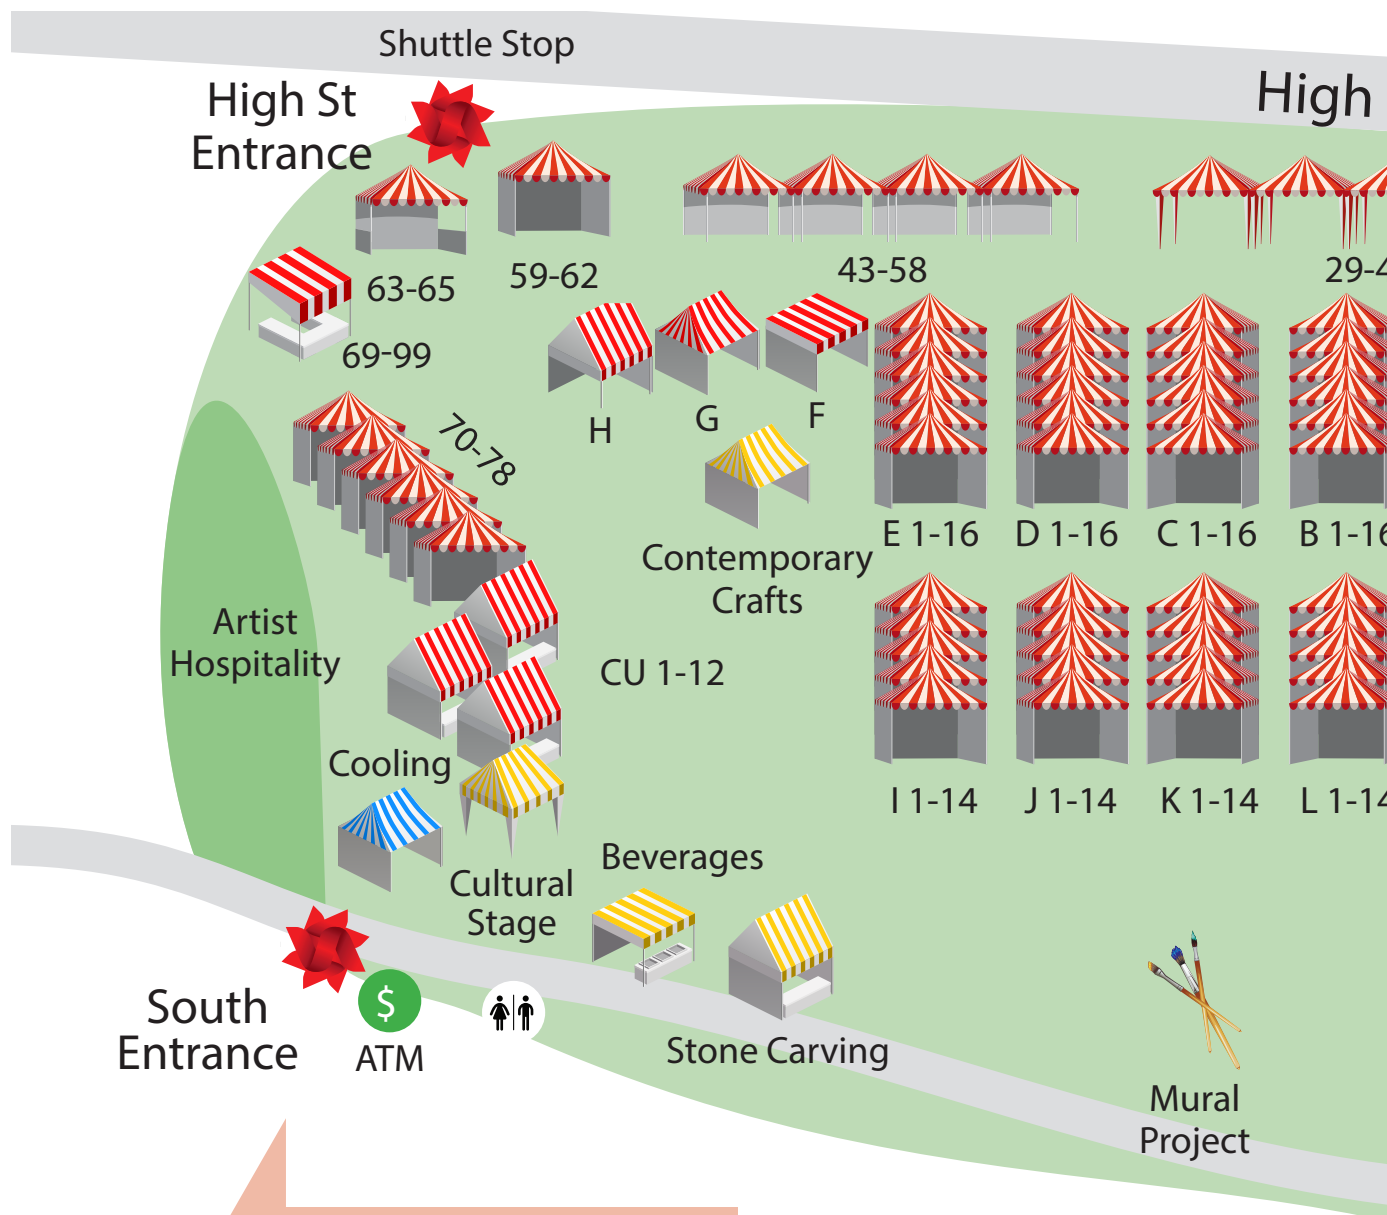

Leffelle St
Handicap Parking
Shuttle Stop

BUS AND SHUTTLE INFORMATION

Shuttles are operated by First Charter and will start each day at 9:45 a.m., and run every 15-20 minutes. Service ends at 10:45 p.m. on Friday and Saturday, and 5 p.m. on Sunday.

Friday: South Salem High (intersection of Howard & Summer Streets) ⇄ Art Fair Leffelle St. ⇄ South Salem High School

Saturday & Sunday: South Salem High (intersection of Howard & Summer Streets) ⇄ Art Fair Leffelle St. ⇄ SAIF Parking Lot (400 High St. SE) ⇄ Art Fair High St. ⇄ South Salem High